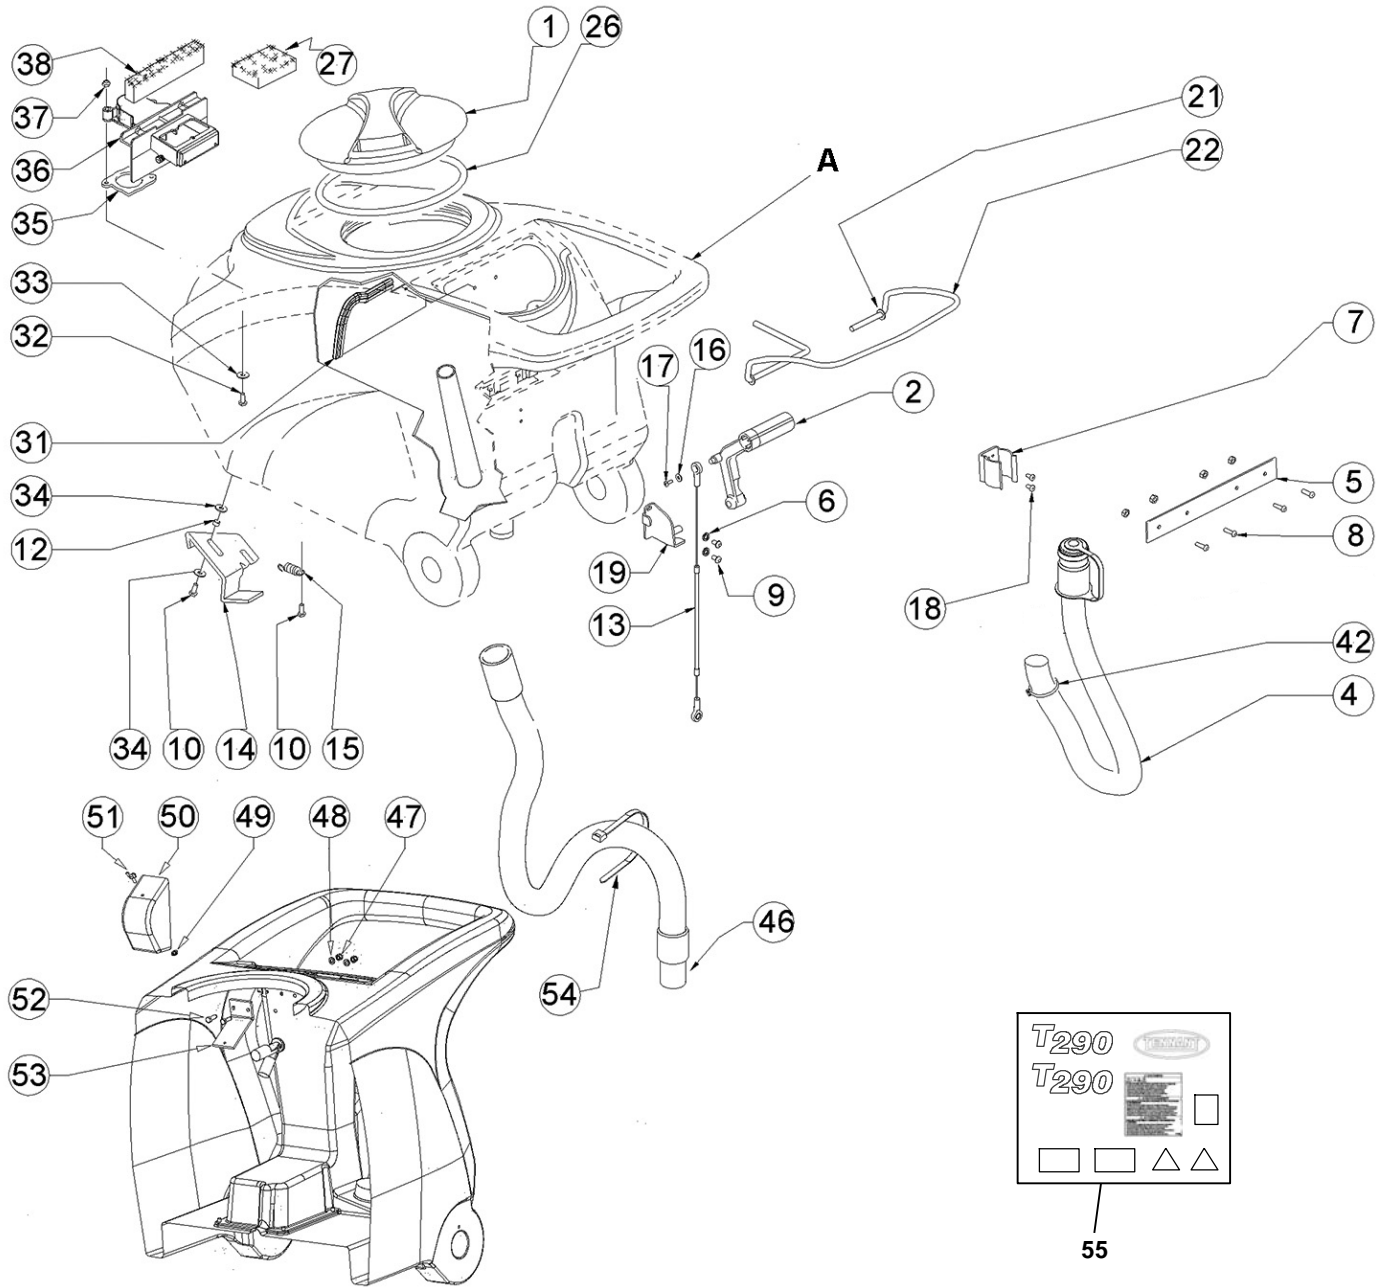

RECOVERY TANK GROUP

RECOVERY TANK GROUP

Ref.	Part No.	Serial Number	Description	Qty.
A	MPVR12900	(125546x- 00001	) RECOVERY TANK	1
1	MPVR12975	(125546x- 00001	) TANK CAP RAL 7024	2
2	9017688	(125546x- 00001	) LEVER, LIFT, SQGE	1
4	TBFX01299	(125546x- 00001	) HOSE ASSY, DRAIN	1
5	897144	(125546x- 00001	) PLATE COPRILEVA CONSENSO	1
6	897644	(125546x- 00001	) WASHER D. 5 INX GRW UNI 1751	2
7	9017721	(125546x- 00001	) CLIP, HOSE, RECVY	1
8	897145	(125546x- 00001	) SCREW TE 5X16 UNI5739 INX	4
9	897459	(125546x- 00001	) SCREW, M5X12, TE, INOX	2
10	897128	(125546x- 00001	) SCREW TE 6X16 UNI5739	3
12	897146	(125546x- 00001	) SPACER	1
13	9017715	(125546x- 00001	) CABLE, LIFT, SQGE	1
14	897147	(125546x- 00001	) HANDLE	1
15	897148	(125546x- 00001	) SPRING	1
16	897149	(125546x- 00001	) WASHER 4- 16 INOX A2	1
17	897150	(125546x- 00001	) SCREW, TC, M4X12, ZN	1
18	897151	(125546x- 00001	) SCREW TE M 4X 10 INX	2
19	9018371	(125546x- 00001	) BRACKET, LIFT, SQGE	1
21	897152	(125546x- 00001	) WASHER, D.8, UNI6592, INOX	2
22	897153	(125546x- 00001	) LEVER HANDLE ACTIVATION	1
26	9017711	(125546x- 00001	) SEAL, COVER, RECVY TANK	1
27	9017713	(125546x- 00001	) FILTER, VACUUM	1
31	897154	(125546x- 00001	) PLATE	1
32	897155	(125546x- 00001	) SCREW, TE, M.4X25	2
33	897156	(125546x- 00001	) WASHER D. 4 INX	2
34	897157	(125546x- 00001	) WASHER NYLON 66 D. 84X17X2	4
35	897158	(125546x- 00001	) GASKET SCATOLA ASPIRAZIONE	1
36	897159	(125546x- 00001	) BOX	1
37	897160	(125546x- 00001	) NUT, M4, INOX, ZN	2
38	897161	(125546x- 00001	) GASKET CONDOTTO ASPIRAZIONE	1
42	FSVR00095	(125546x- 00001	) CLAMP 30- 45	1
46	9017712	(125546x- 00001	) HOSE ASSY, RECVY (includes item 54)	1
47	VTDD01693	(125546x- 00001	) NUT, M5, INOX	2
48	897166	(125546x- 00001	) WASHER, D. 5, INOX	4
49	897167	(125546x- 00001	) WASHER	1
50	897168	(125546x- 00001	) PROTECTION	1
51	897169	(125546x- 00001	) SCREW, M4X10	1
52	897170	(125546x- 00001	) SCREW TE 5X20	2
53	897171	(125546x- 00001	) BRACKET	1
54	897172	(125546x- 00001	) CLAMP	1
55	KTRI06352	(125546x- 00001	) KIT, LABEL, T290	1