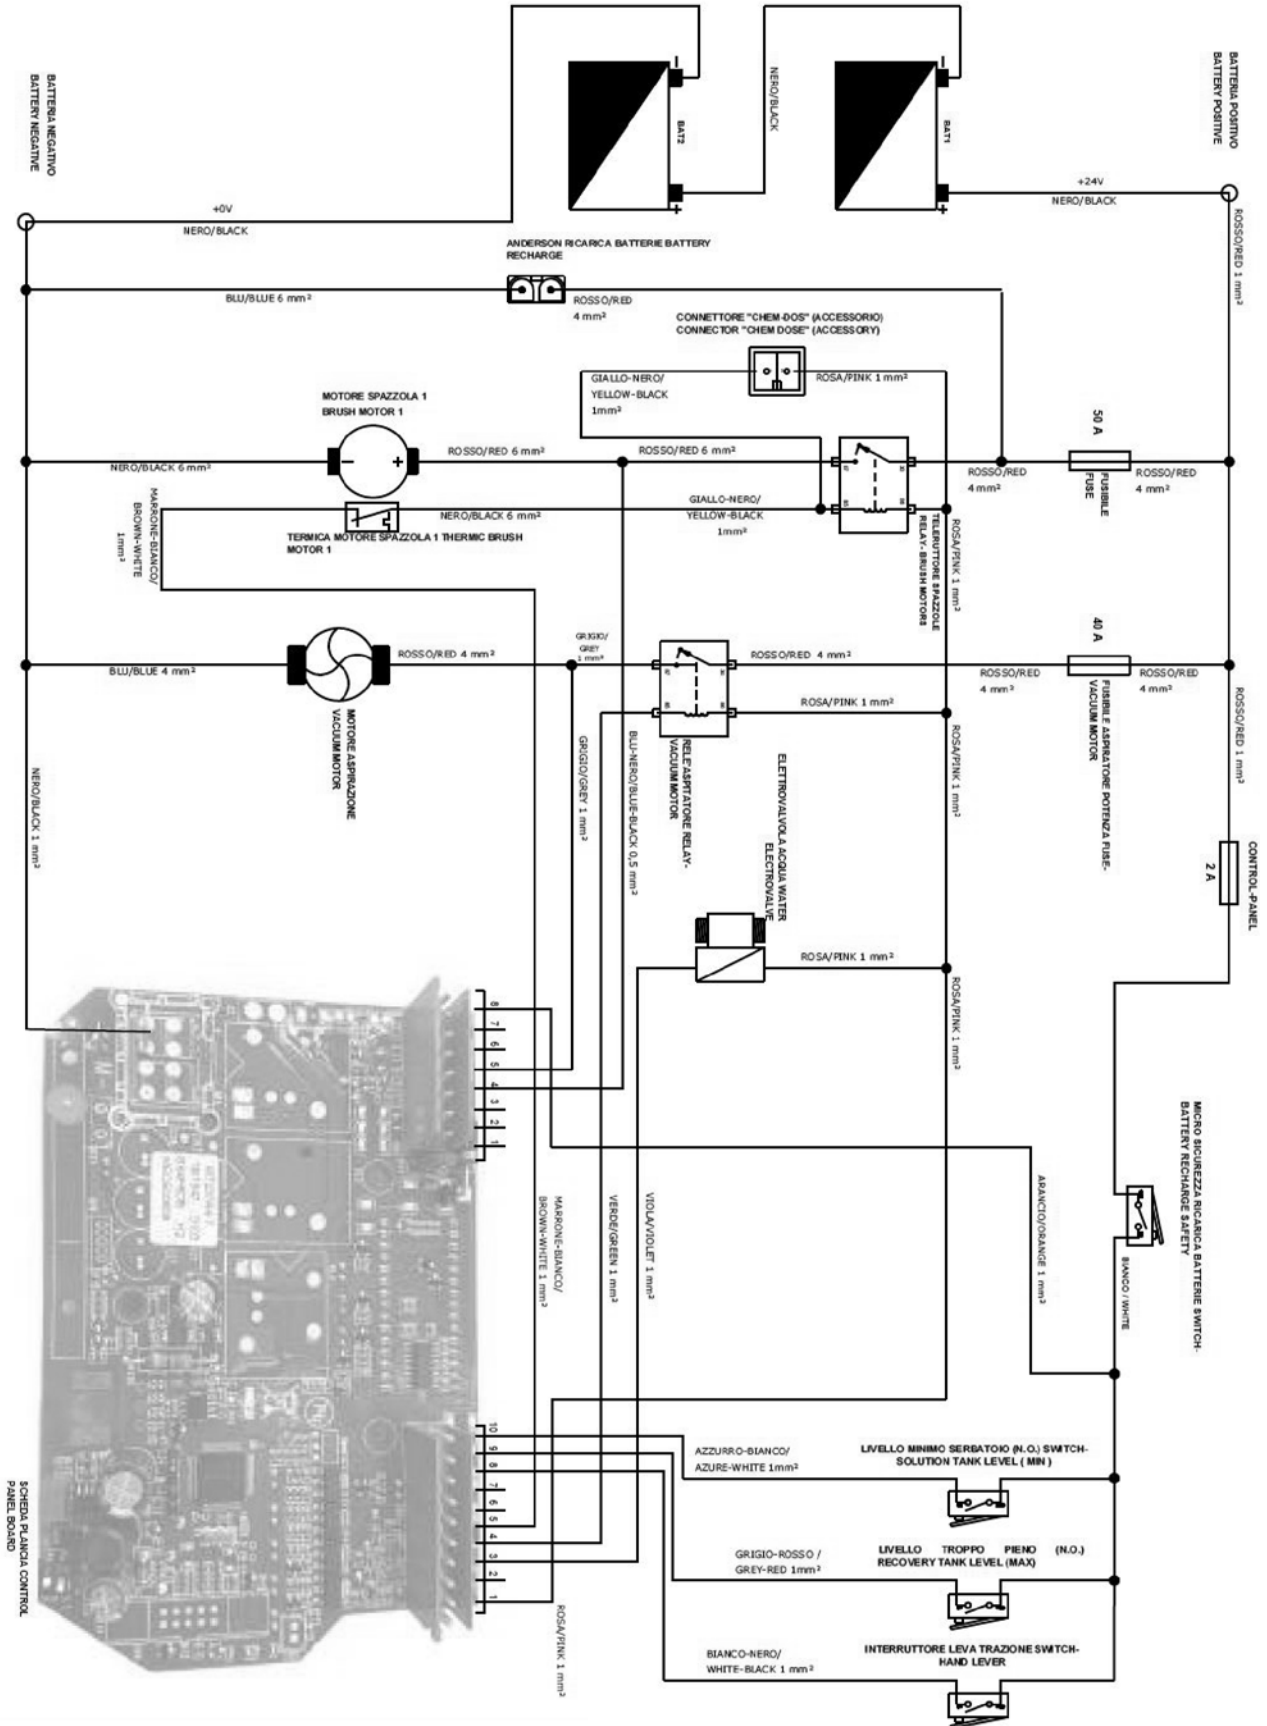

▽ ASSEMBLY

▲ INCLUDED IN ASSEMBLY

ELECTRICAL DIAGRAM [T290 PAD ASSIST]

SCHEMA PLANCHIA CONTROL PANEL BOARD

ELECTRICAL DIAGRAM [T290 PROPEL]