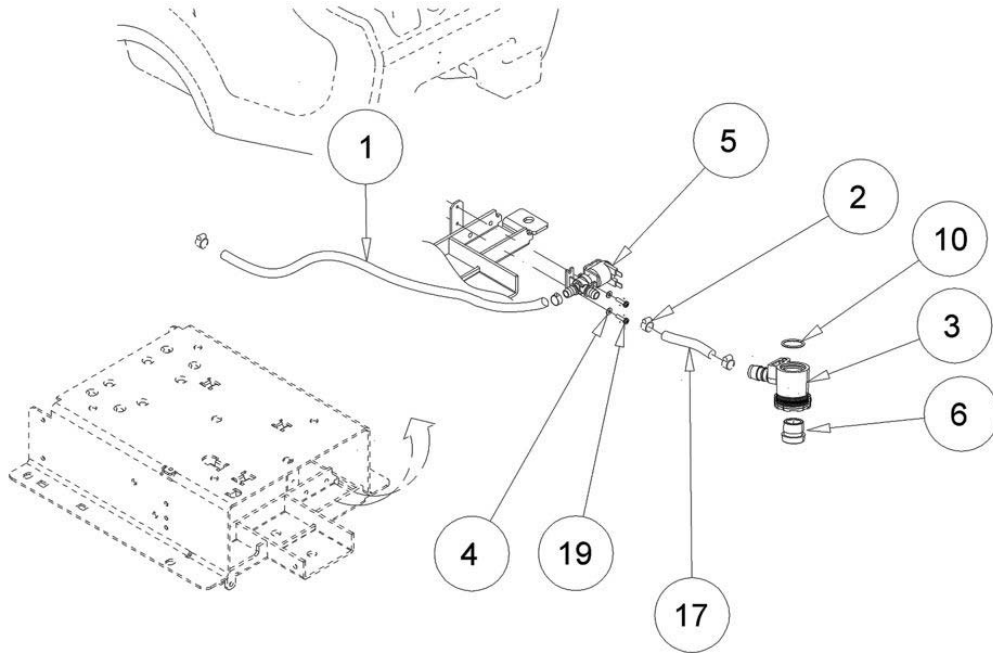

PARTS LIST

SOLUTION TANK SOLENOID/FILTER GROUP

Ref.	Part No.	Serial Number	Description	Qty.
1	897256	(125546x- 00001	) TUBE FLEX D.12X3 ARMORV.PVC TR	1
2	897257	(125546x- 00001	) CLAMP	2
3	9018584	(125546x- 00001	) FILTER, WATER, SOLNT, COMPL	1
4	897156	(125546x- 00001	) WASHER D. 4 INX	2
5	9017718	(125546x- 00001	) VALVE, WATER, SOLENOID, 24VDC	1
6	9018512	(125546x- 00001	) SCREW, M20, SS	1
10	897261	(125546x- 00001	) GASKET OR 21.2X3	1
17	897256	(125546x- 00001	) TUBE FLEX D.12X3 ARMORV.PVC TR	1
19	897262	(125546x- 00001	) SCREW, M4X16	2